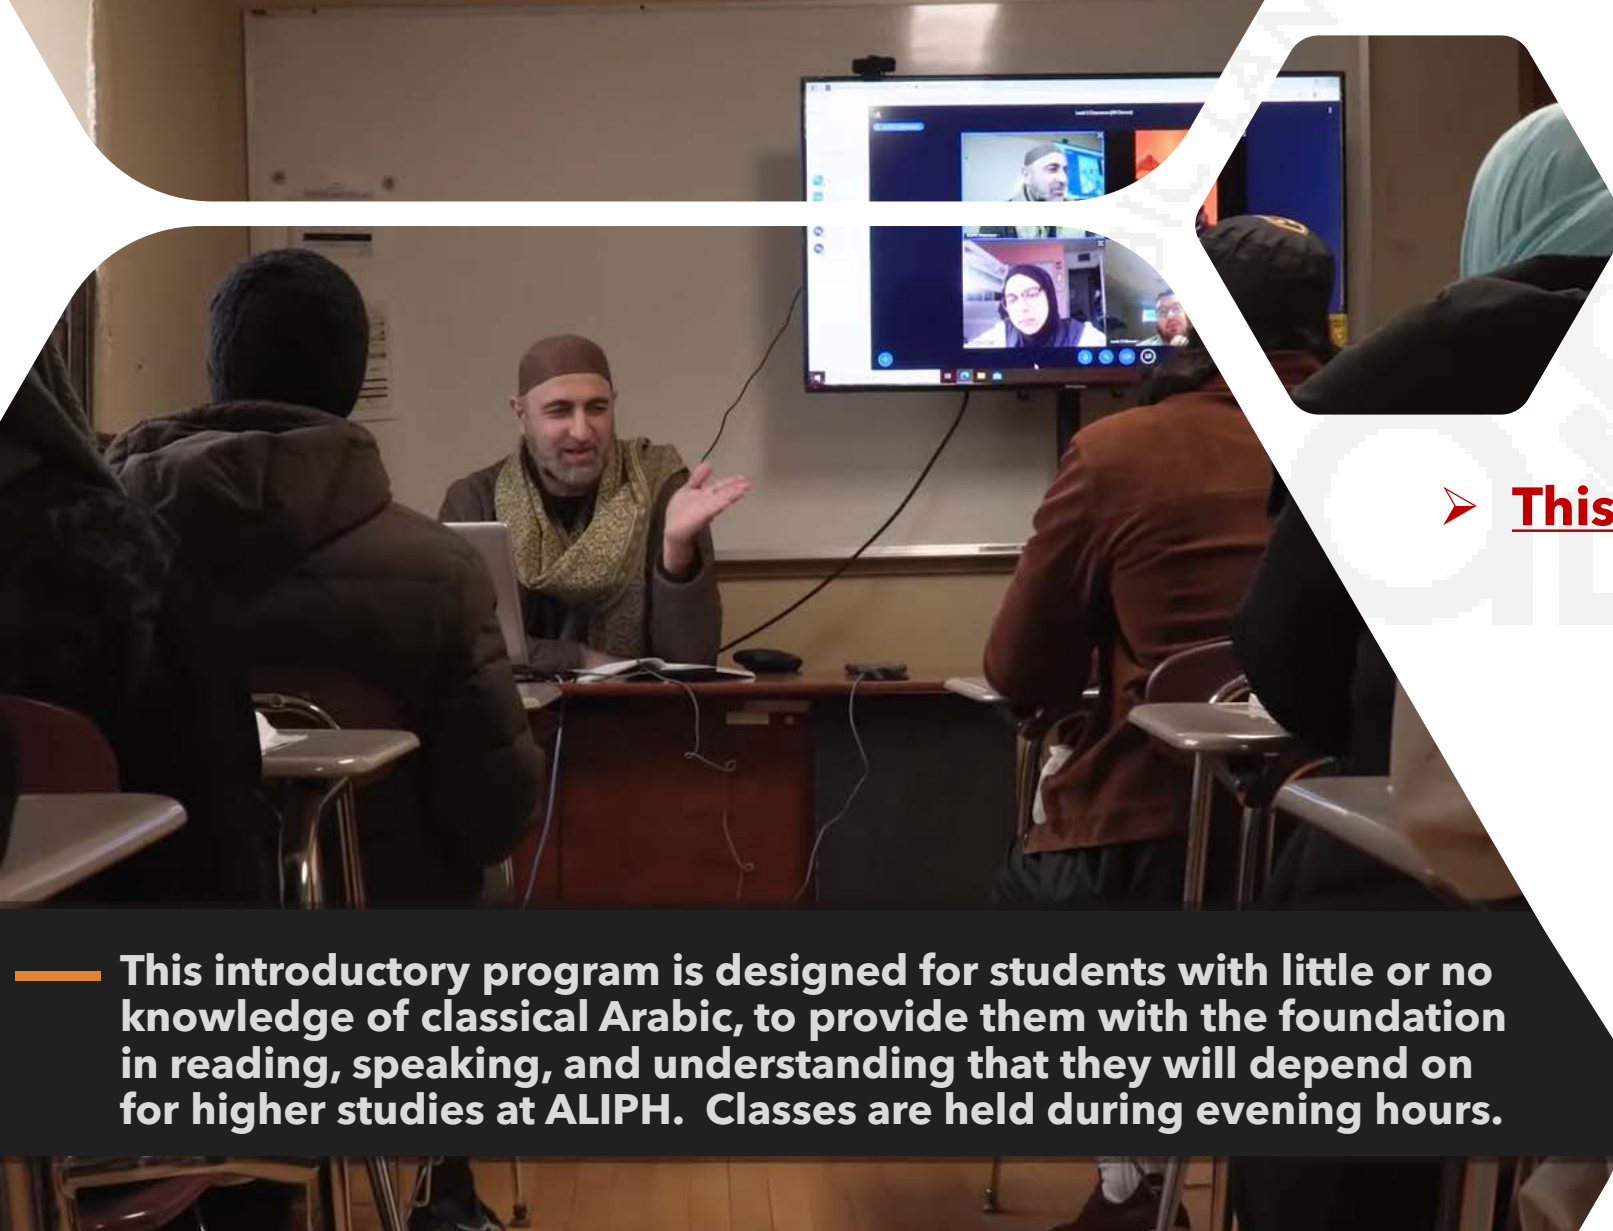

ALIPH Evening Program

➤ **Courses Include:**

Qira'ah (Reading)	Ta^bir Conversation)
Sarf (Morphology)	Ajurrumiyyah (Basics of Grammar)

➤ **This Program is Available For:**

- Online learners
- Students who can commit 1-2 hours per day (avg.) to attend class and study
- Students who can only attend during evening hours (Eastern Standard Time)
- Beginners
- Intermediate Students
- Speakers of non-classical Arabic

— This introductory program is designed for students with little or no knowledge of classical Arabic, to provide them with the foundation in reading, speaking, and understanding that they will depend on for higher studies at ALIPH. Classes are held during evening hours.